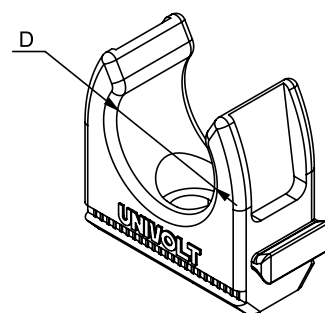

Data sheet

ID	CL HG
Description	clip, interlinkable
Properties	for fixation of rigid or pliable conduits on various surfaces, mounting possible with nails, screws or DSD plugs
Colour	light grey, similar to RAL 7035

Art. no.	Suitable for pipe diameter	Small Package	Large Package
082 211	16 mm	100 pc	3200 pc
082 178	20 mm	100 pc	2400 pc
082 215	25 mm	100 pc	1600 pc
082 219	32 mm	100 pc	1600 pc
082 223	40 mm	50 pc	800 pc
082 596	50 mm	50 pc	600 pc
082 600	63 mm	25 pc	300 pc

Further technical details

Details	
Closed	False
Tackable	True
Max. number of tubes	1
Type of fastening	Screw hole
With inlay	False
Material	PVC-U